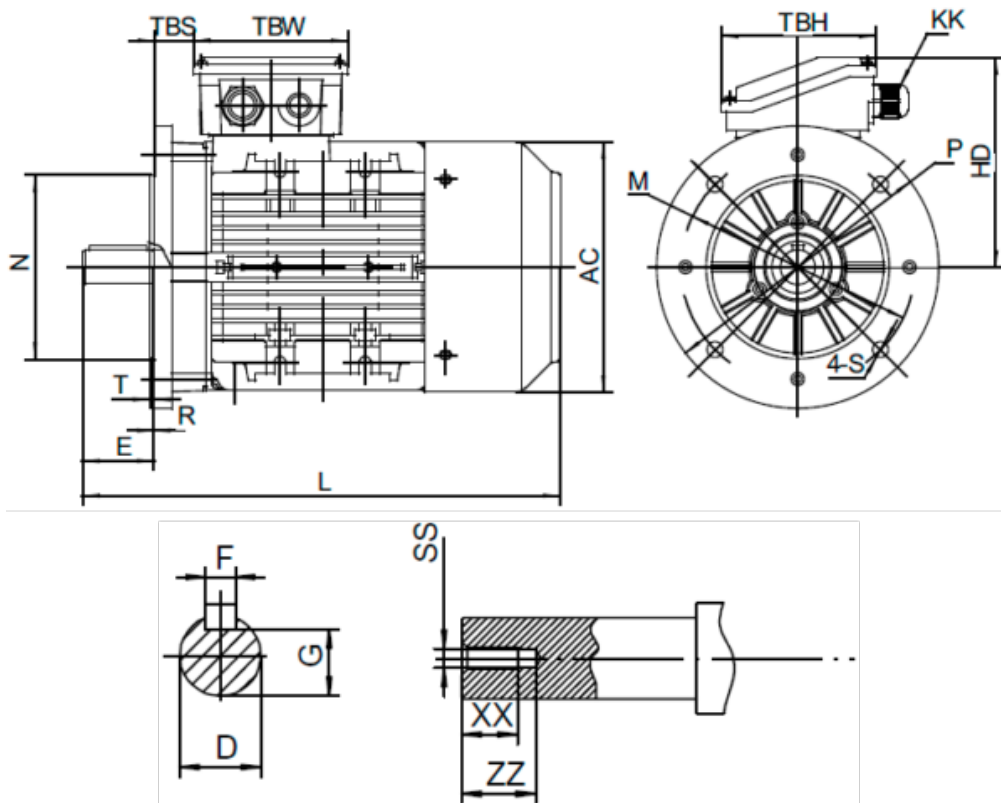

Data Sheet

Article number: 25180011041440

Description: Kleedrive T3A 90S-4 1.1kw 1400 rpm UL/CSA
3x230/400V 50 HZ IP55 B5 Eff=84,1%

Measures

AA = 176	L = 313/338	TBH = 109
AC = Ø177	M = Ø165	TBS = 28.5
AD = 235	N = Ø130	TBW = 109
D = Ø24	P = Ø200	XX = 19
E = 50	R = 0	ZZ = 25
F = 8	S = Ø12	
G = 20	SS = M8	
HD = 145	T = 3.5	